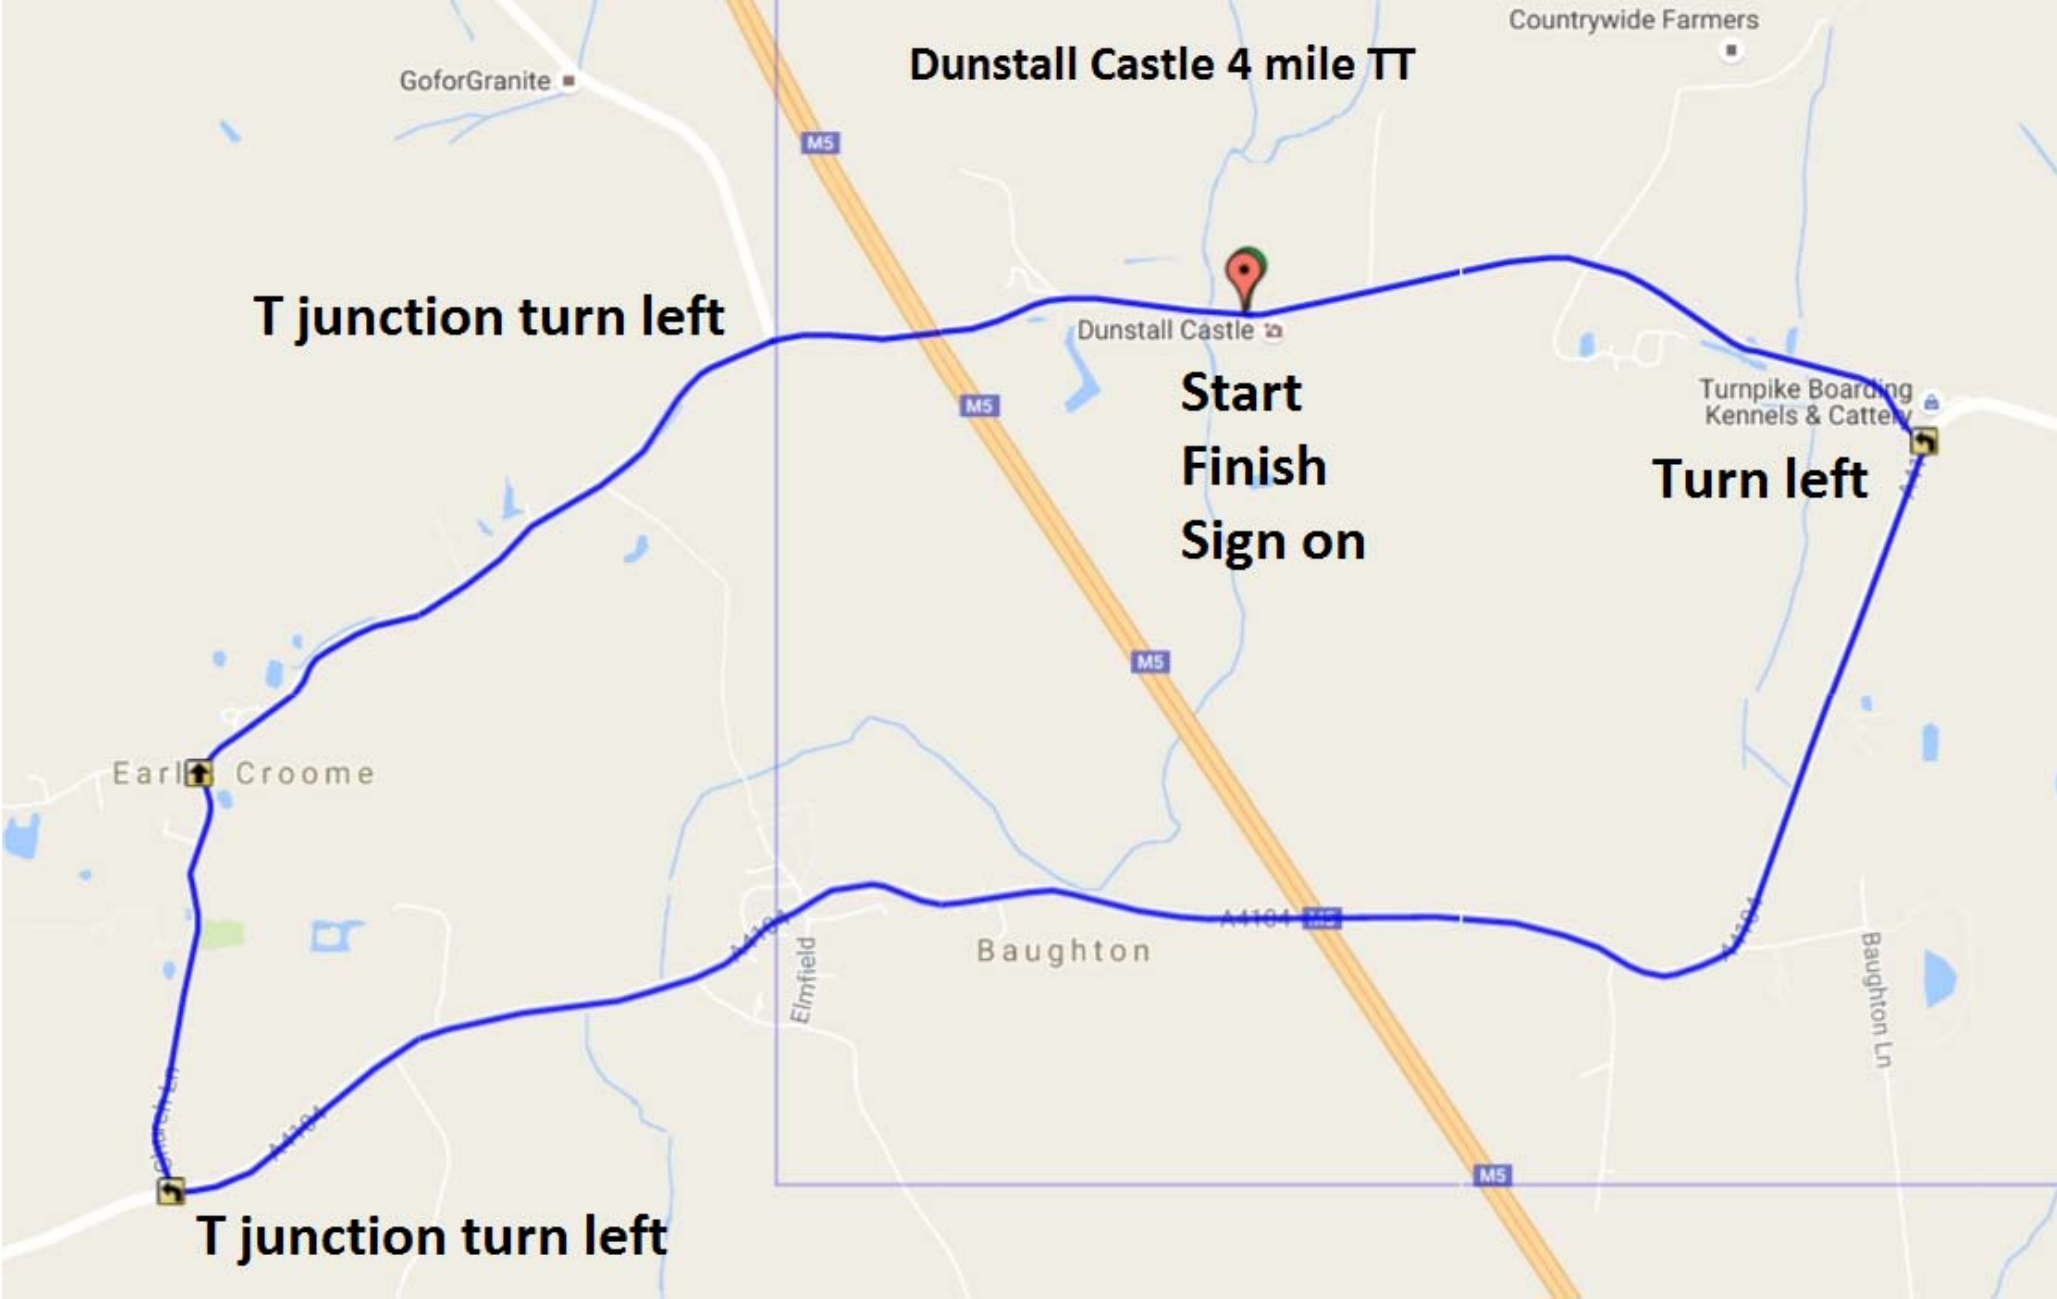

Dunstall Castle 4 mile TT

T junction turn left

Start
Finish
Sign on

Turn left

T junction turn left

Dunstall 4 mile TT start and finish