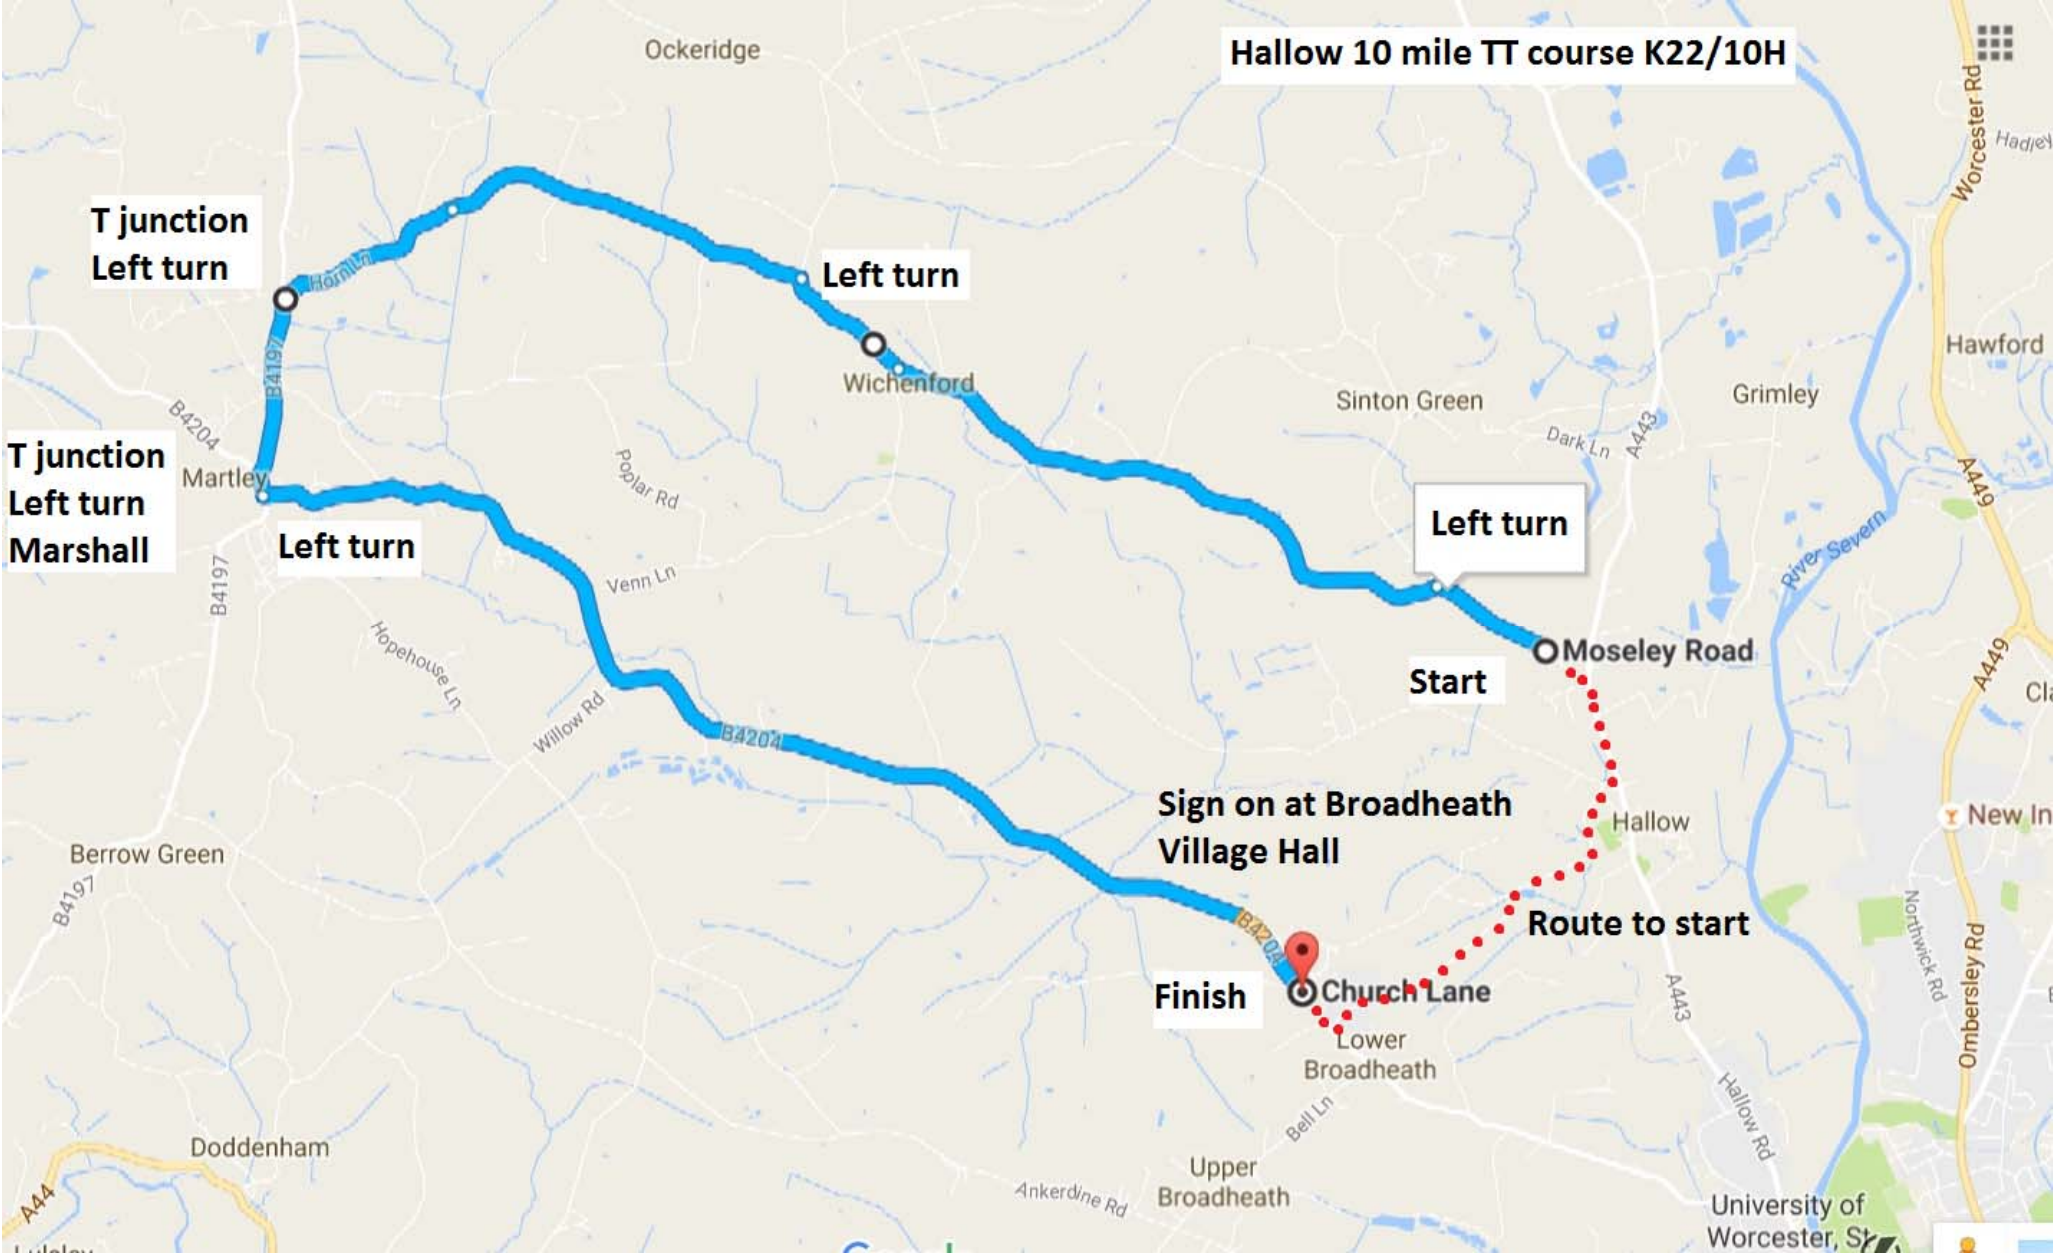

Hallow 10 mile TT course K22/10H

Hallow 10 start

Hallow 10 finish