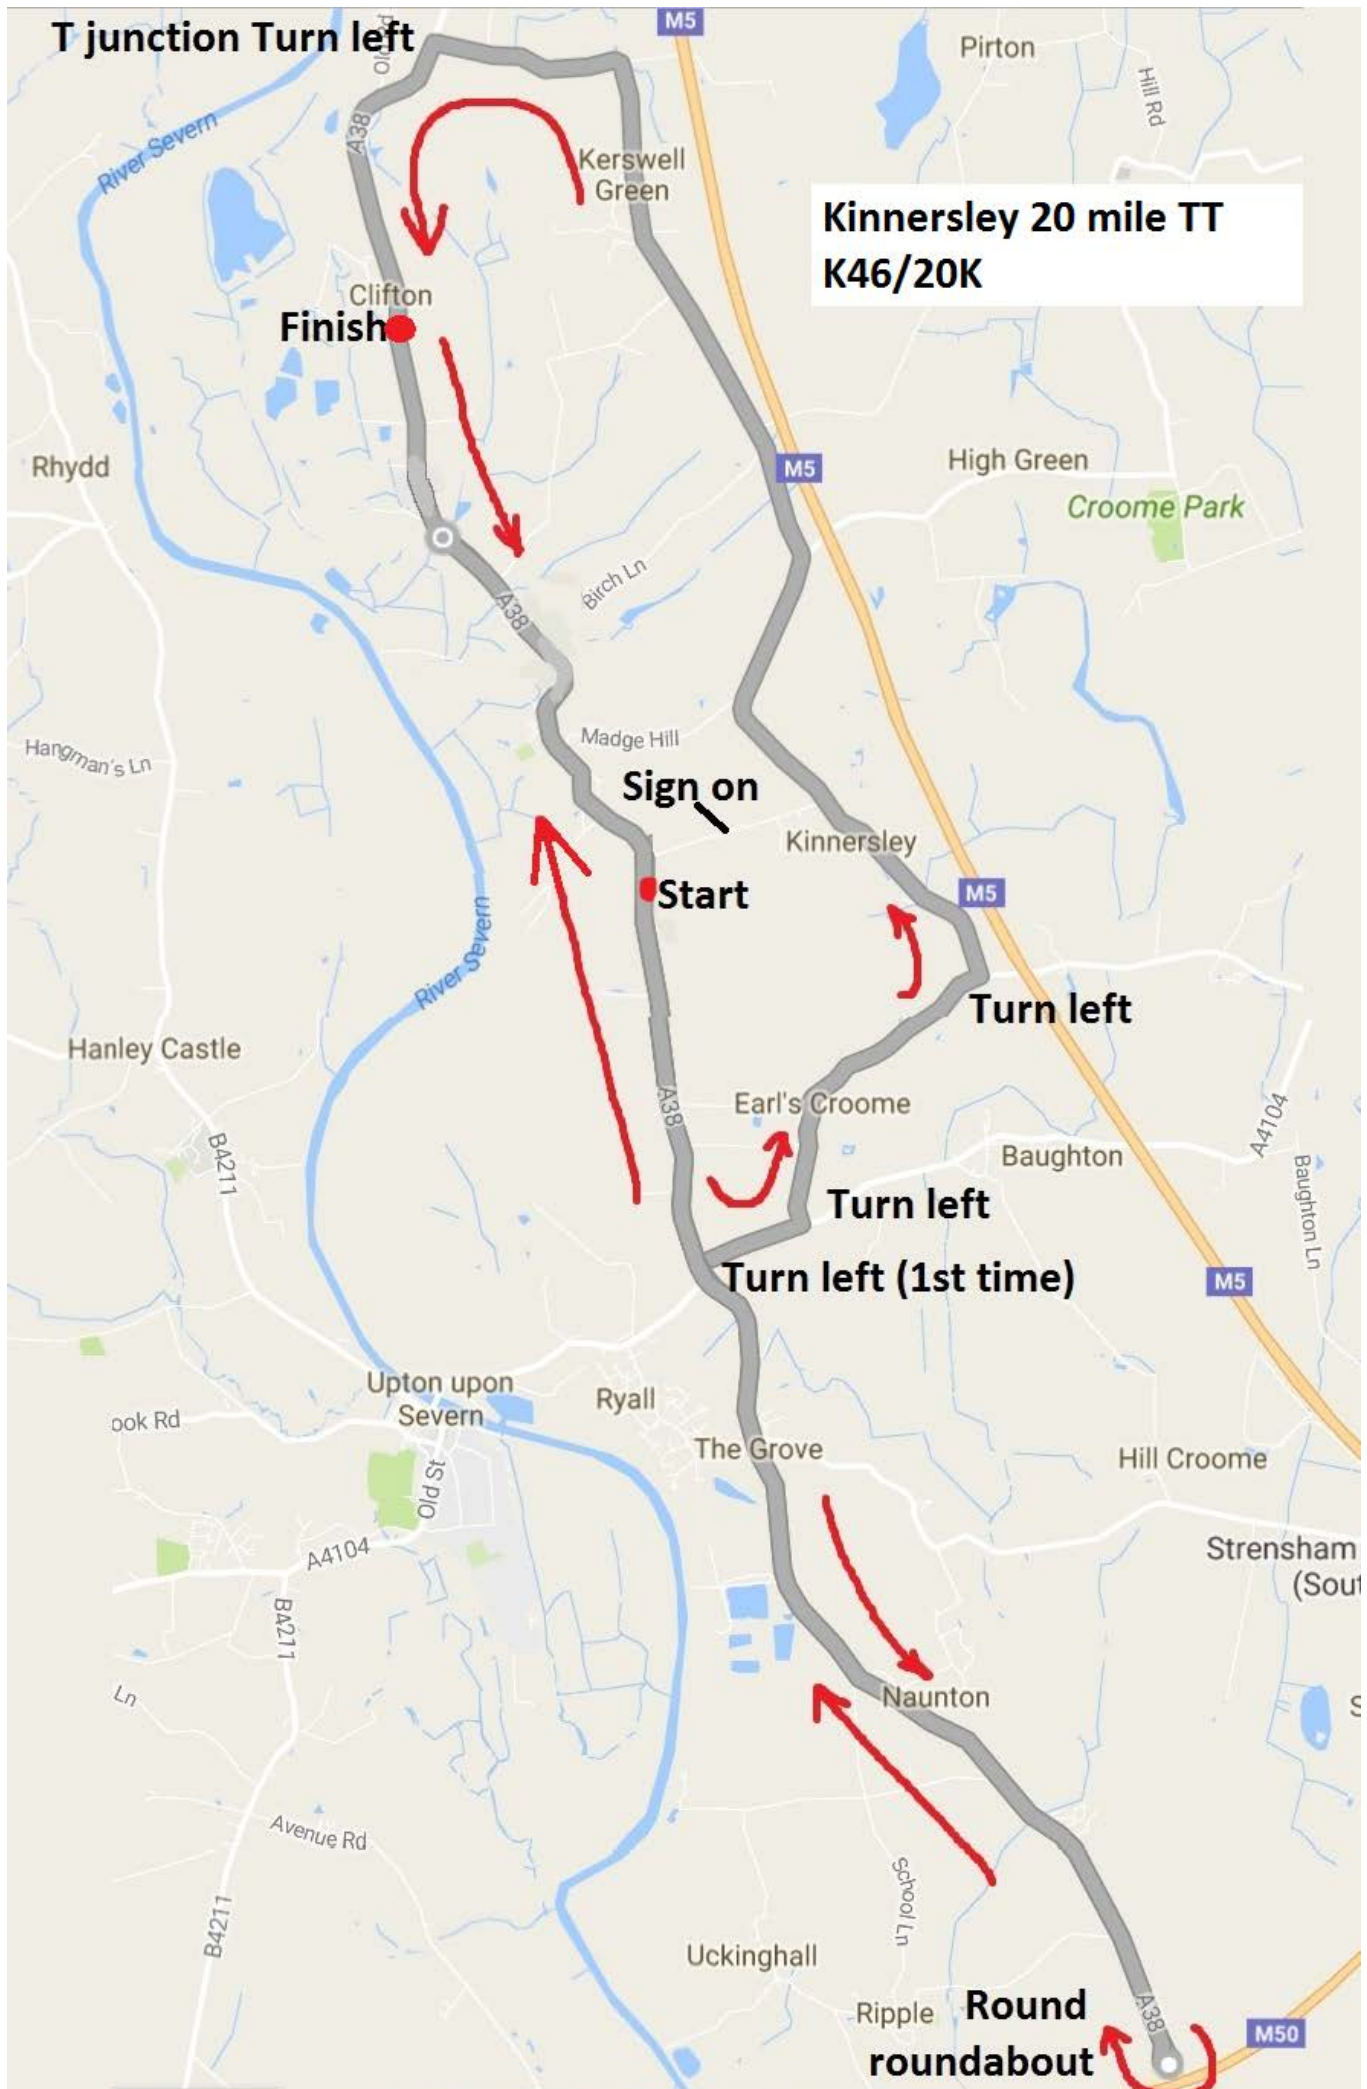

T junction Turn left

**Kinnersley 20 mile TT
K46/20K**

Finish

Sign on

Start

Turn left

Turn left

Turn left (1st time)

**Round
roundabout**

K46/20 start

K46/20 Finish